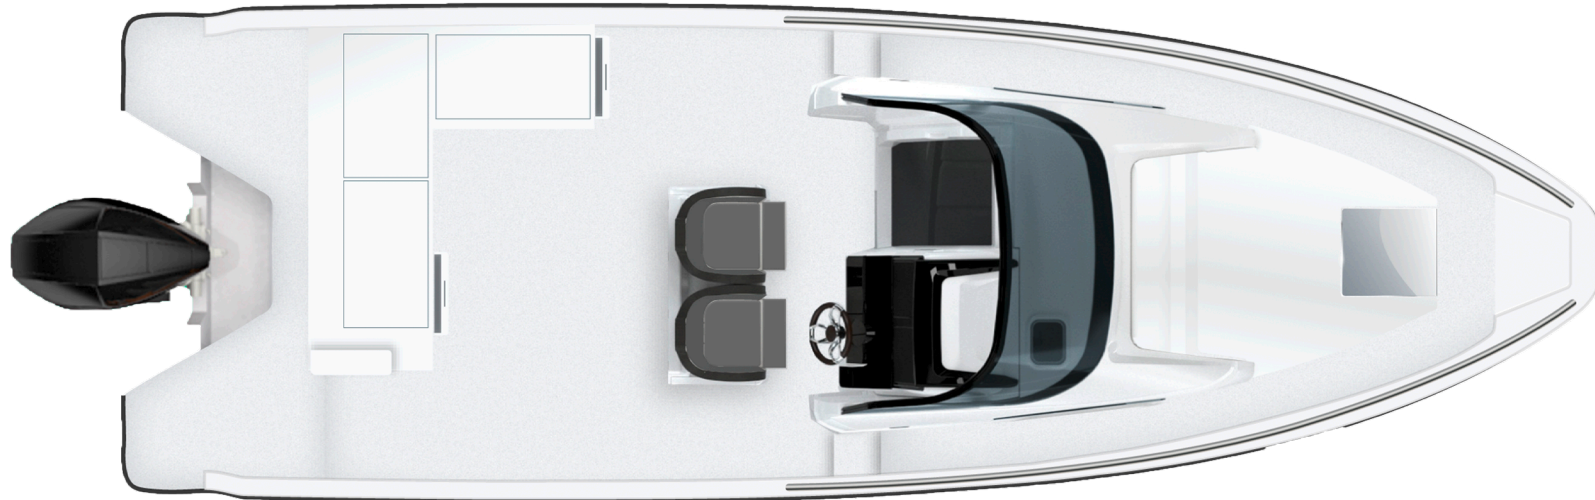

RYCK | 280 EXTERIOR/INTERIOR LAYOUT

STANDARD
Fiberglass deck

OPTION
Table, wetbar,
bench & bow
upholstery

OPTION
Back rest
lower & raise,
wetbar

OPTION
T-top

STANDARD
Storage & Head

OPTION
Cabin & Head

EXTERIOR ▶

INTERIOR ▶

INSTANTLY THRILLING

RYCKYACHTS.COM

RYCK | 280 INTERIOR - STANDARD

STORAGE & HEAD

RYCK | 280 INTERIOR - OPTION

CABIN & HEAD

RYCK | 280 EXTERIOR – OPTION

BACK REST LOWER & RAISE, WETBAR

RYCK | 280 EXTERIOR – STANDARD

FIBERGLASS DECK

INSTANTLY THRILLING

RYCKYACHTS.COM

RYCK | 280 EXTERIOR – OPTION

TABLE, WETBAR, BENCH & BOW UPHOLSTERY

RYCK | 280 EXTERIOR - OPTION