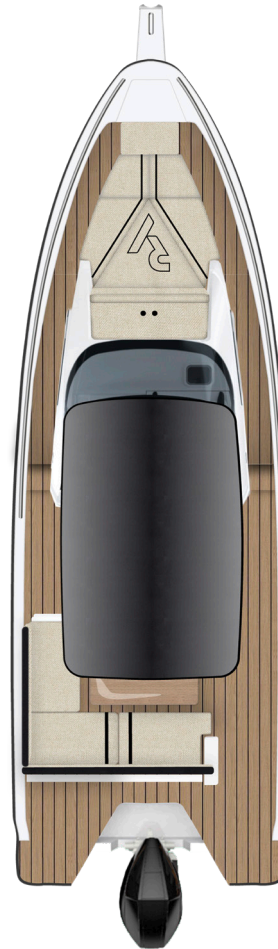

RYCK | 280 EXTERIOR/INTERIOR LAYOUT

STANDARD
Fiberglass deck

OPTION
Table, wetbar,
bench & bow
upholstery

OPTION
Back rest
lower & raise,
wetbar

OPTION
T-top

STANDARD
Storage & Head

OPTION
Cabin & Head

EXTERIOR ▶

INTERIOR ▶

INSTANTLY THRILLING

RYCKYACHTS.COM

RYCK | 280 INTERIOR - STANDARD

STORAGE & HEAD

RYCK | 280 INTERIOR - OPTION

CABIN & HEAD

RYCK | 280 EXTERIOR – OPTION

BACK REST LOWER & RAISE, WETBAR

RYCK | 280 EXTERIOR – STANDARD

FIBERGLASS DECK

INSTANTLY THRILLING

RYCKYACHTS.COM

RYCK | 280 EXTERIOR – OPTION

TABLE, WETBAR, BENCH & BOW UPHOLSTERY

RYCK | 280 EXTERIOR - OPTION