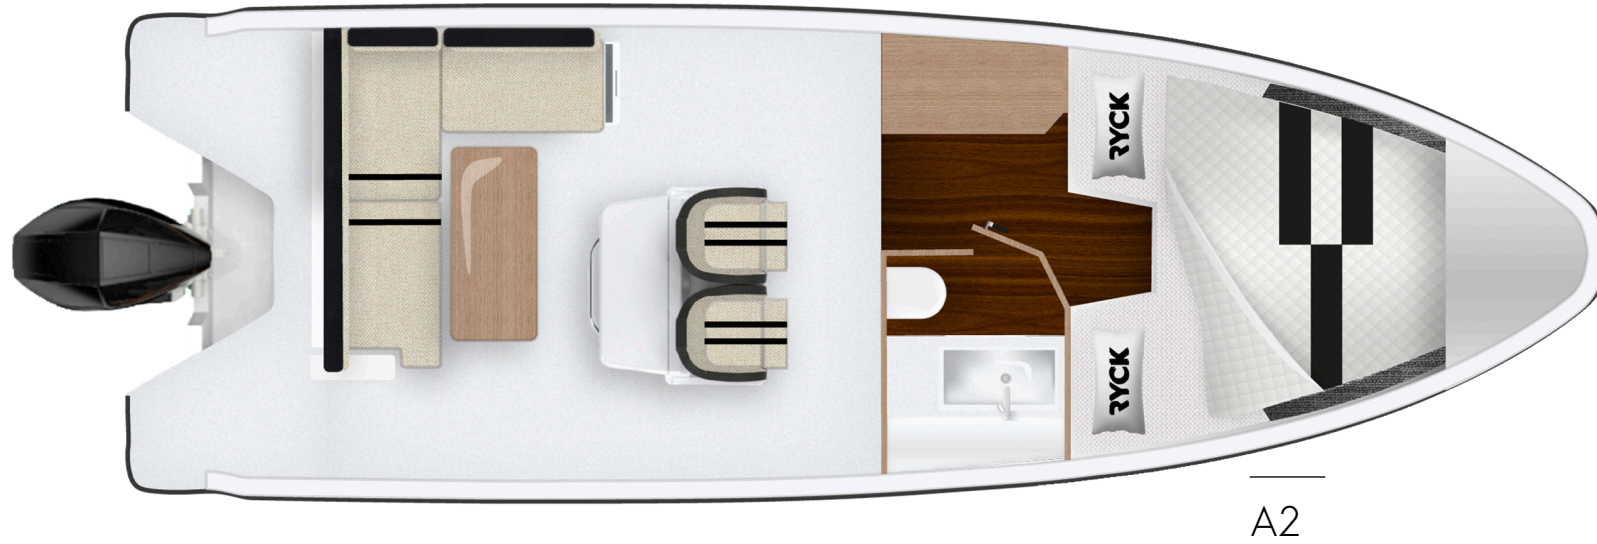

RYCK | 280 EXTERIOR/INTERIOR LAYOUT

STANDARD
Fiberglass deck

OPTION
Table, wetbar,
bench & bow
upholstery

OPTION
Back rest
lower & raise,
wetbar

OPTION
T-top

STANDARD
Storage & Head

OPTION
Cabin & Head

EXTERIOR ▶

INTERIOR ▶

INSTANTLY THRILLING

RYCKYACHTS.COM

RYCK | 280 INTERIOR - STANDARD

STORAGE & HEAD

RYCK | 280 INTERIOR - OPTION

CABIN & HEAD

RYCK | 280 EXTERIOR – OPTION

BACK REST LOWER & RAISE, WETBAR

RYCK | 280 EXTERIOR – STANDARD

FIBERGLASS DECK

INSTANTLY THRILLING

RYCKYACHTS.COM

RYCK | 280 EXTERIOR – OPTION

TABLE, WETBAR, BENCH & BOW UPHOLSTERY

RYCK | 280 EXTERIOR - OPTION