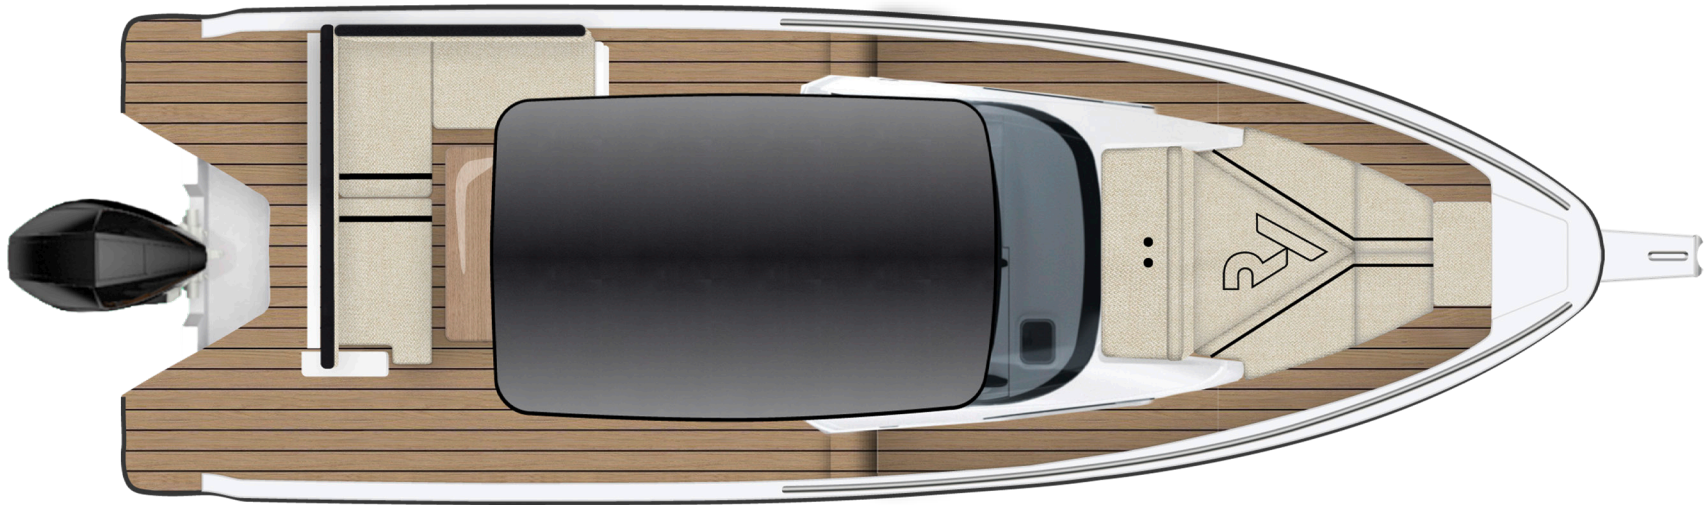

RYCK | 280 EXTERIOR - OPTION

T-TOP

INSTANTLY THRILLING

RYCKYACHTS.COM